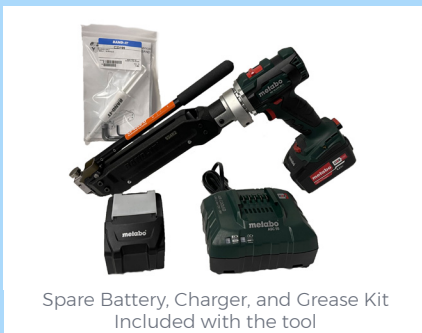

Spare Battery, Charger, and Grease Kit Included with the tool